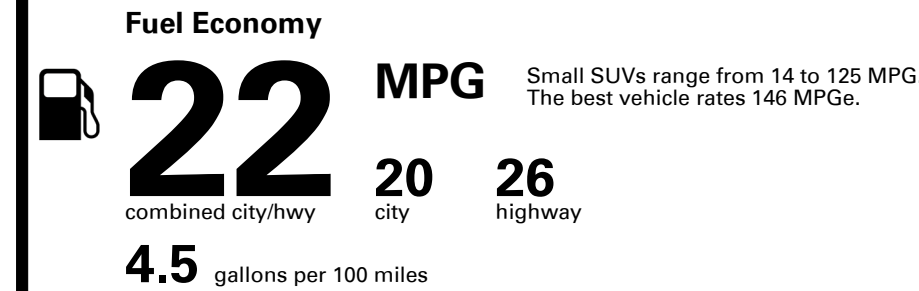

## EPA DOT Fuel Economy and Environment

Gasoline Vehicle

**You spend \$5,750**  
more in fuel costs over 5 years compared to the average new vehicle.

**Annual fuel cost \$2,850**

Fuel Economy & Greenhouse Gas Rating (tailpipe only)