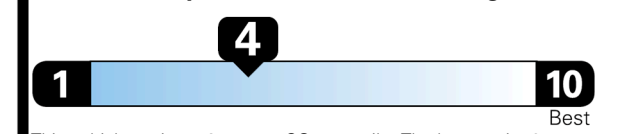

Fuel Economy & Greenhouse Gas Rating (tailpipe only)