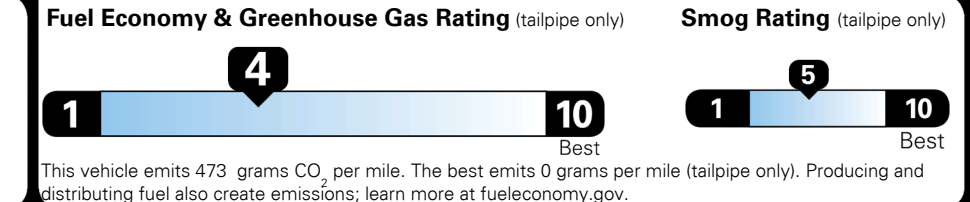

TOTAL PRICE: \$85,710.00

EPA DOT Fuel Economy and Environment

Gasoline Vehicle

Fuel Economy

19 MPG
 combined city/hwy

16 MPG
 city

22 MPG
 highway

5.3 gallons per 100 miles

Standard SUVs range from 12 to 115 MPG. The best vehicle rates 146 MPGe.

You spend \$8,000
 more in fuel costs over 5 years compared to the average new vehicle.

Annual fuel cost \$3,300

Actual results will vary for many reasons, including driving conditions and how you drive and maintain your vehicle. The average new vehicle gets 29 MPG and costs \$8,500 to fuel over 5 years. Cost estimates are based on 15,000 miles per year at \$ 4.15 per gallon. MPGe is miles per gasoline gallon equivalent. Vehicle emissions are a significant cause of climate change and smog.