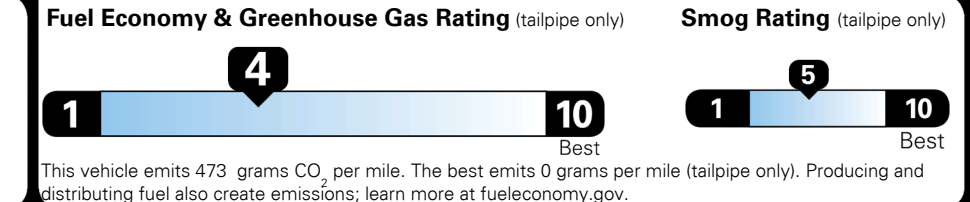

Full Tank of Gas

GENESIS WARRANTY

- 5-year/60,000-mile New Vehicle Warranty*
- 10-year/100,000-mile Powertrain Warranty*
- 7-year/Unlimited-mile Anti-perforation Warranty*
- Limited warranties, see retailer for details

Manufacturer's Suggested Retail Price: $82,330.00

ADDED FEATURES:

- *SAVILE SILVER(SSS) Paint $650.00
- Accessories
- *Cargo Net $80.00
- *Roadside Assistance Kit $105.00
- *First Aid Kit $65.00
- *Fragrance Cartridges $160.00
- *NFC Key Card $30.00
- *Severe Weather Kit $85.00

SOLD TO: MS702   **SHIPPED TO: MS702**
GENESIS OF HATTIESBURG
6412 US HIGHWAY 98
HATTIESBURG MS 39402

VIN: KMUHEESC4TU324958	EXTERIOR COLOR: SAVILE SILVER	INTERIOR/SEAT COLOR: BORDEAUX BROWN/SLATE
MODEL: V0492A65	PORT OF ENTRY: NC	TRANSPORT: TRUCK
EMISSIONS: This vehicle is certified to meet emission requirements in all 50 states		ACCESSORY WEIGHT: 13 lbs./ 6 kgs.

Inland Freight & Handling : $1,495.00

TOTAL PRICE: $85,000.00

EPA DOT Fuel Economy and Environment

Gasoline Vehicle

Fuel Economy

19 MPG
combined city/hwy

16 MPG
city

22 MPG
highway

5.3 gallons per 100 miles

Standard SUVs range from 12 to 115 MPG. The best vehicle rates 146 MPGe.

You spend $8,000
more in fuel costs over 5 years
compared to the average new vehicle.

Annual fuel cost $3,300

Actual results will vary for many reasons, including driving conditions and how you drive and maintain your vehicle. The average new vehicle gets 29 MPG and costs $8,500 to fuel over 5 years. Cost estimates are based on 15,000 miles per year at $ 4.15 per gallon. MPGe is miles per gasoline gallon equivalent. Vehicle emissions are a significant cause of climate change and smog.

fueleconomy.gov
Calculate personalized estimates and compare vehicles

Smartphone QR Code

GOVERNMENT 5-STAR SAFETY RATINGS

Overall Vehicle Score ★ ★ ★ ★ ★

Based on the combined rating of frontal, side and rollover. Should ONLY be compared to other vehicles of similar size and weight.

Frontal Crash	Driver	★ ★ ★ ★
Crash	Passenger	★ ★ ★ ★
Side Crash	Front seat	★ ★ ★ ★ ★
Crash	Rear seat	★ ★ ★ ★ ★
Rollover		★ ★ ★ ★

Based on the risk of injury in a frontal impact. Should ONLY be compared to other vehicles of similar size and weight.

Based on the risk of injury in a side impact.

Based on the risk of rollover in a single-vehicle crash.

Manufacturer's suggested retail price includes manufacturer's recommended pre-delivery service. Gasoline license and title fees state and local taxes and dealer installed options and accessories are not included in the manufacturer's suggested retail price. This label has been affixed to this vehicle by Genesis Motor America, pursuant to the requirements of 15 U.S.C. 1231 et seq. which prohibits its removal or alteration prior to delivery to the ultimate purchaser.

Star ratings range from 1 to 5 stars (★★★★★) with 5 being the highest.
Source: National Highway Traffic Safety Administration (NHTSA).
www.safercar.gov or 1-888-327-4236

PARTS CONTENT INFORMATION

FOR VEHICLES IN THIS CARLINE: U.S./CANADIAN PARTS CONTENT: 3 %

MAJOR SOURCES OF FOREIGN PARTS CONTENT: KOREA: 80 %

FOR THIS VEHICLE: FINAL ASSEMBLY POINT: ULSAN, KOREA

COUNTRY OF ORIGIN:

ENGINE: KOREA   TRANSMISSION: KOREA

Note: Parts content does not include final assembly, distribution, or other non-parts costs.