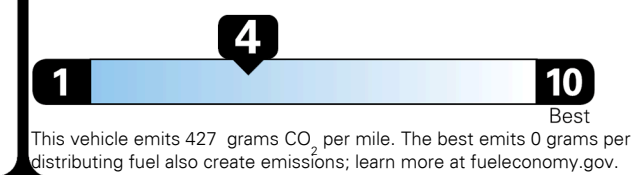

TOTAL PRICE: \$75,660.00

78 A 0776VCMA

Inland Freight & Handling : \$1,495.00

EPA DOT Fuel Economy and Environment

Gasoline Vehicle

Fuel Economy

21 MPG
 combined city/hwy

19 MPG
 city

24 MPG
 highway

4.8 gallons per 100 miles

Standard SUVs range from 12 to 115 MPG. The best vehicle rates 146 MPGe.

You spend \$6,250
 more in fuel costs over 5 years compared to the average new vehicle.

Annual fuel cost \$2,950

Fuel Economy & Greenhouse Gas Rating (tailpipe only)

Smog Rating (tailpipe only)

Actual results will vary for many reasons, including driving conditions and how you drive and maintain your vehicle. The average new vehicle gets 29 MPG and costs \$8,500 to fuel over 5 years. Cost estimates are based on 15,000 miles per year at \$ 4.15 per gallon. MPGe is miles per gasoline gallon equivalent. Vehicle emissions are a significant cause of climate change and smog.