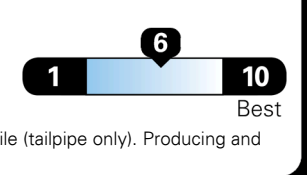

Fuel Economy & Greenhouse Gas Rating (tailpipe only)

Smog Rating (tailpipe only)

Actual results will vary for many reasons, including driving conditions and how you drive and maintain your vehicle. The average new vehicle gets 29 MPG and costs \$8,500 to fuel over 5 years. Cost estimates are based on 15,000 miles per year at \$ 4.15 per gallon. MPGe is miles per gasoline gallon equivalent. Vehicle emissions are a significant cause of climate change and smog.