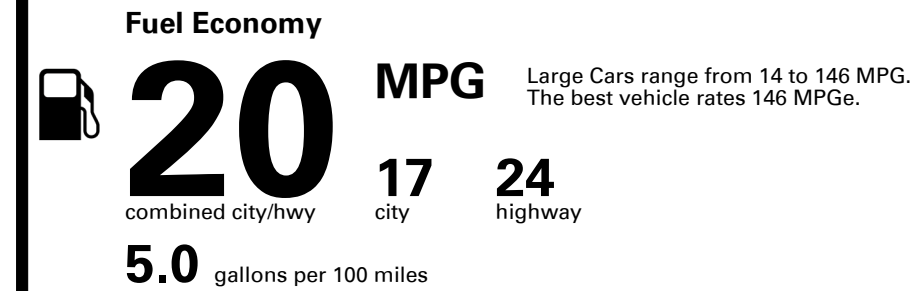

Inland Freight & Handling : \$1,495.00

TOTAL PRICE: \$108,135.00

EPA DOT Fuel Economy and Environment

Gasoline Vehicle

You spend \$7,000
more in fuel costs over 5 years
compared to the average new vehicle.