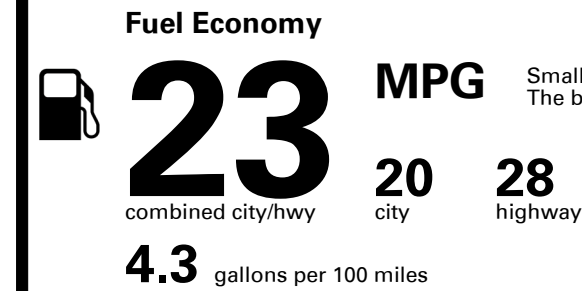

Inland Freight & Handling : \$1,495.00

TOTAL PRICE: \$58,780.00

EPA DOT Fuel Economy and Environment

Gasoline Vehicle

Small SUVs range from 14 to 125 MPG. The best vehicle rates 146 MPGe.

You spend \$5,000
more in fuel costs over 5 years
compared to the average new vehicle.